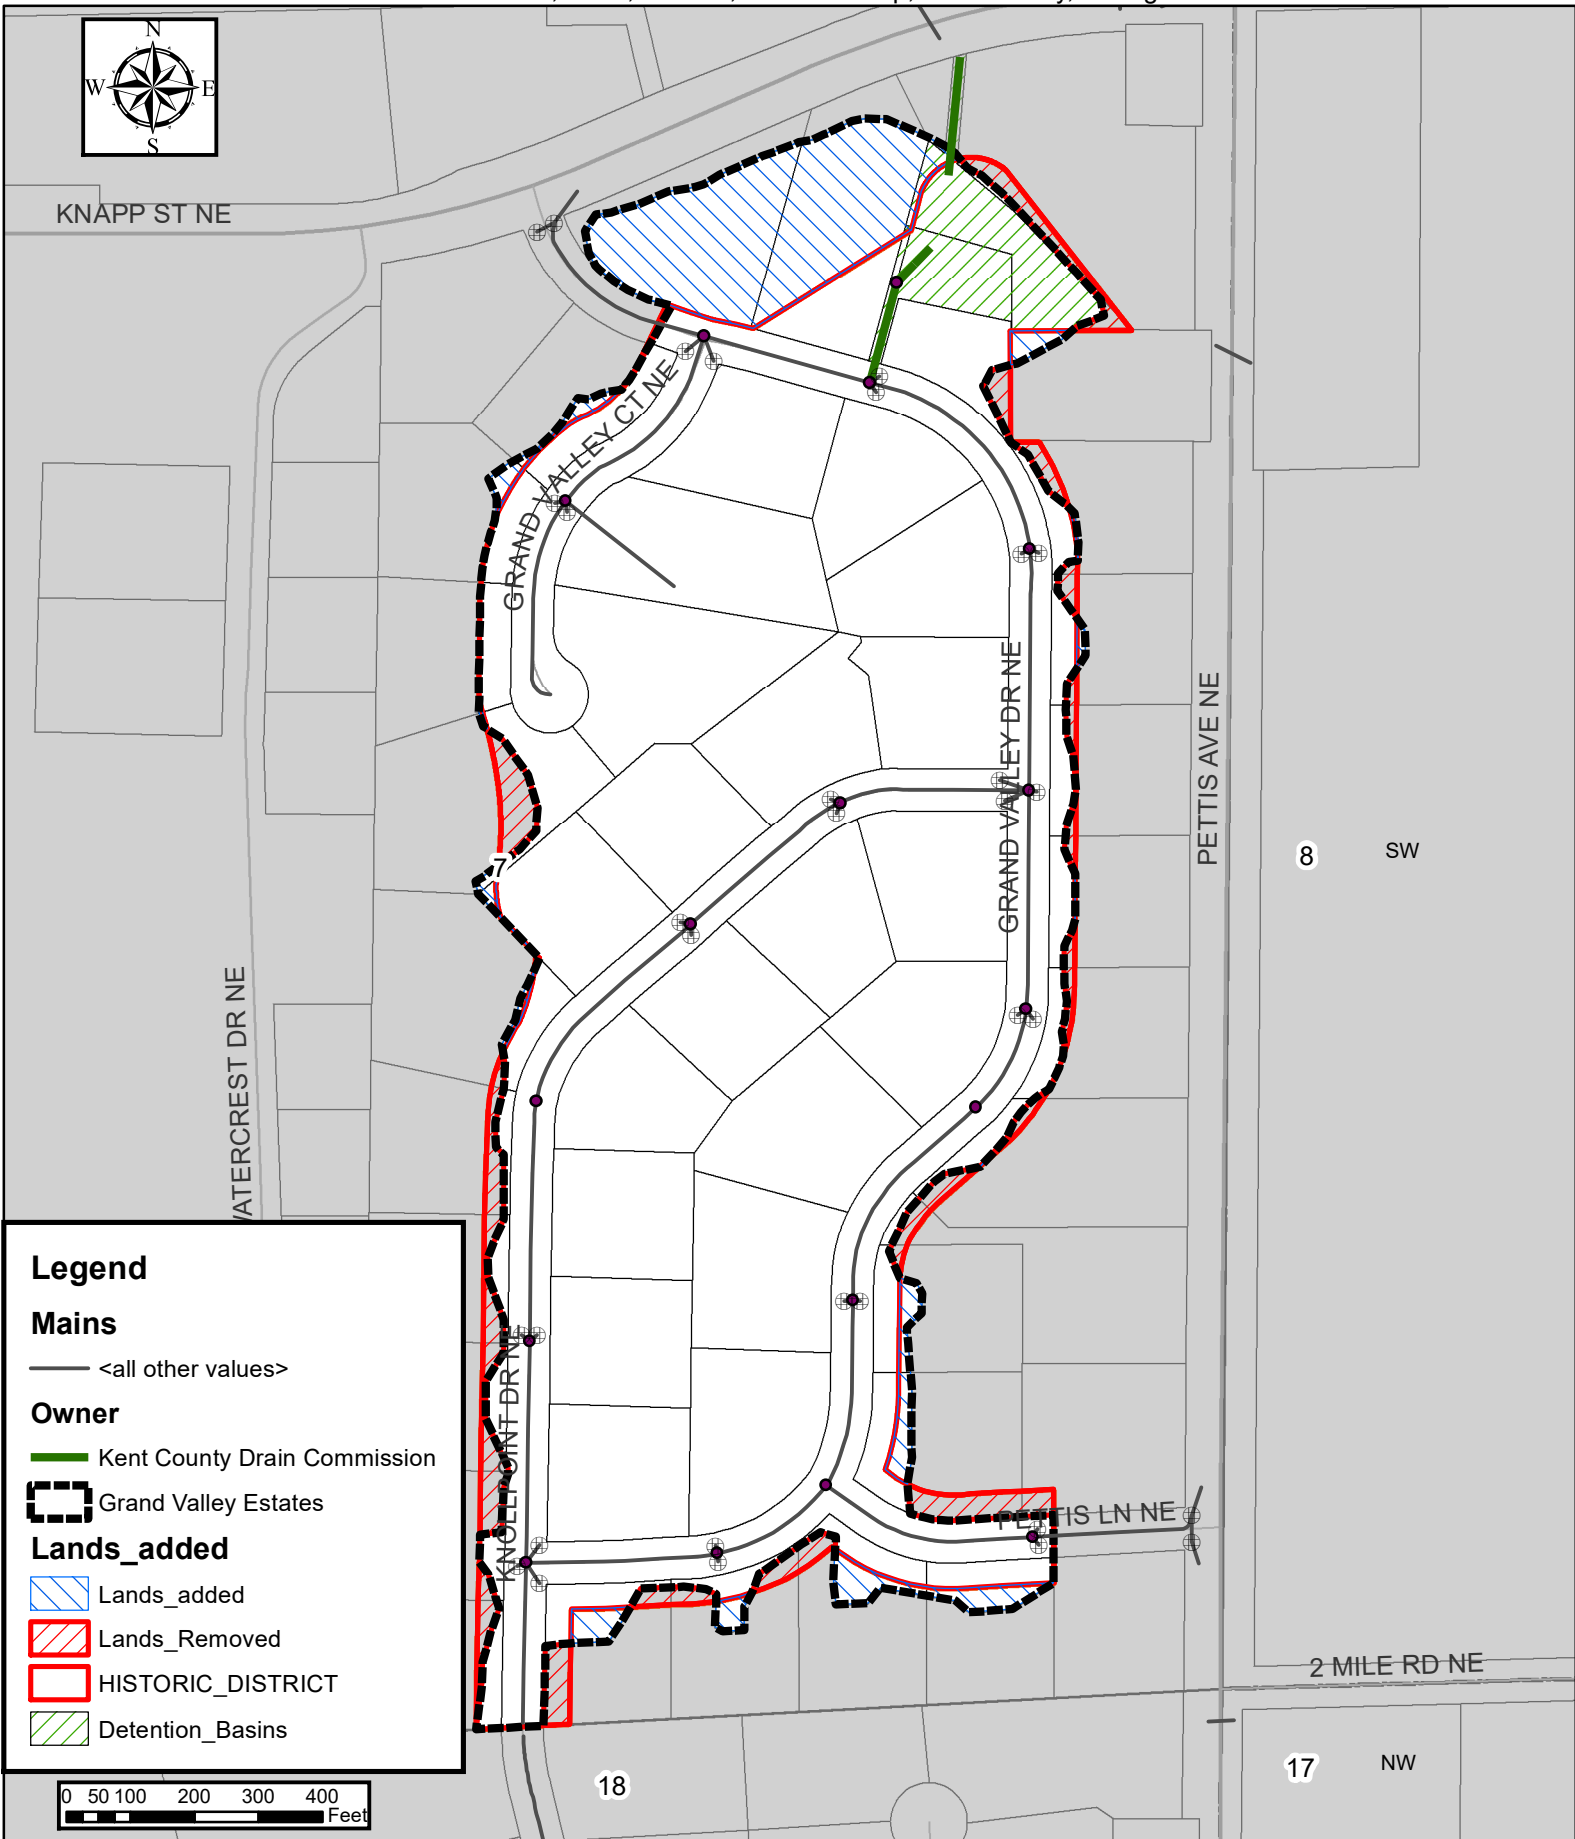

# GRAND VALLEY ESTATES DRAIN DRAINAGE DISTRICT

Section 7, T.7N., R.10W., Ada Township, Kent County, Michigan

# GRAND VALLEY ESTATES DRAIN DRAINAGE DISTRICT

Section 8, T.7N., R.10W., Ada Township, Kent County, Michigan