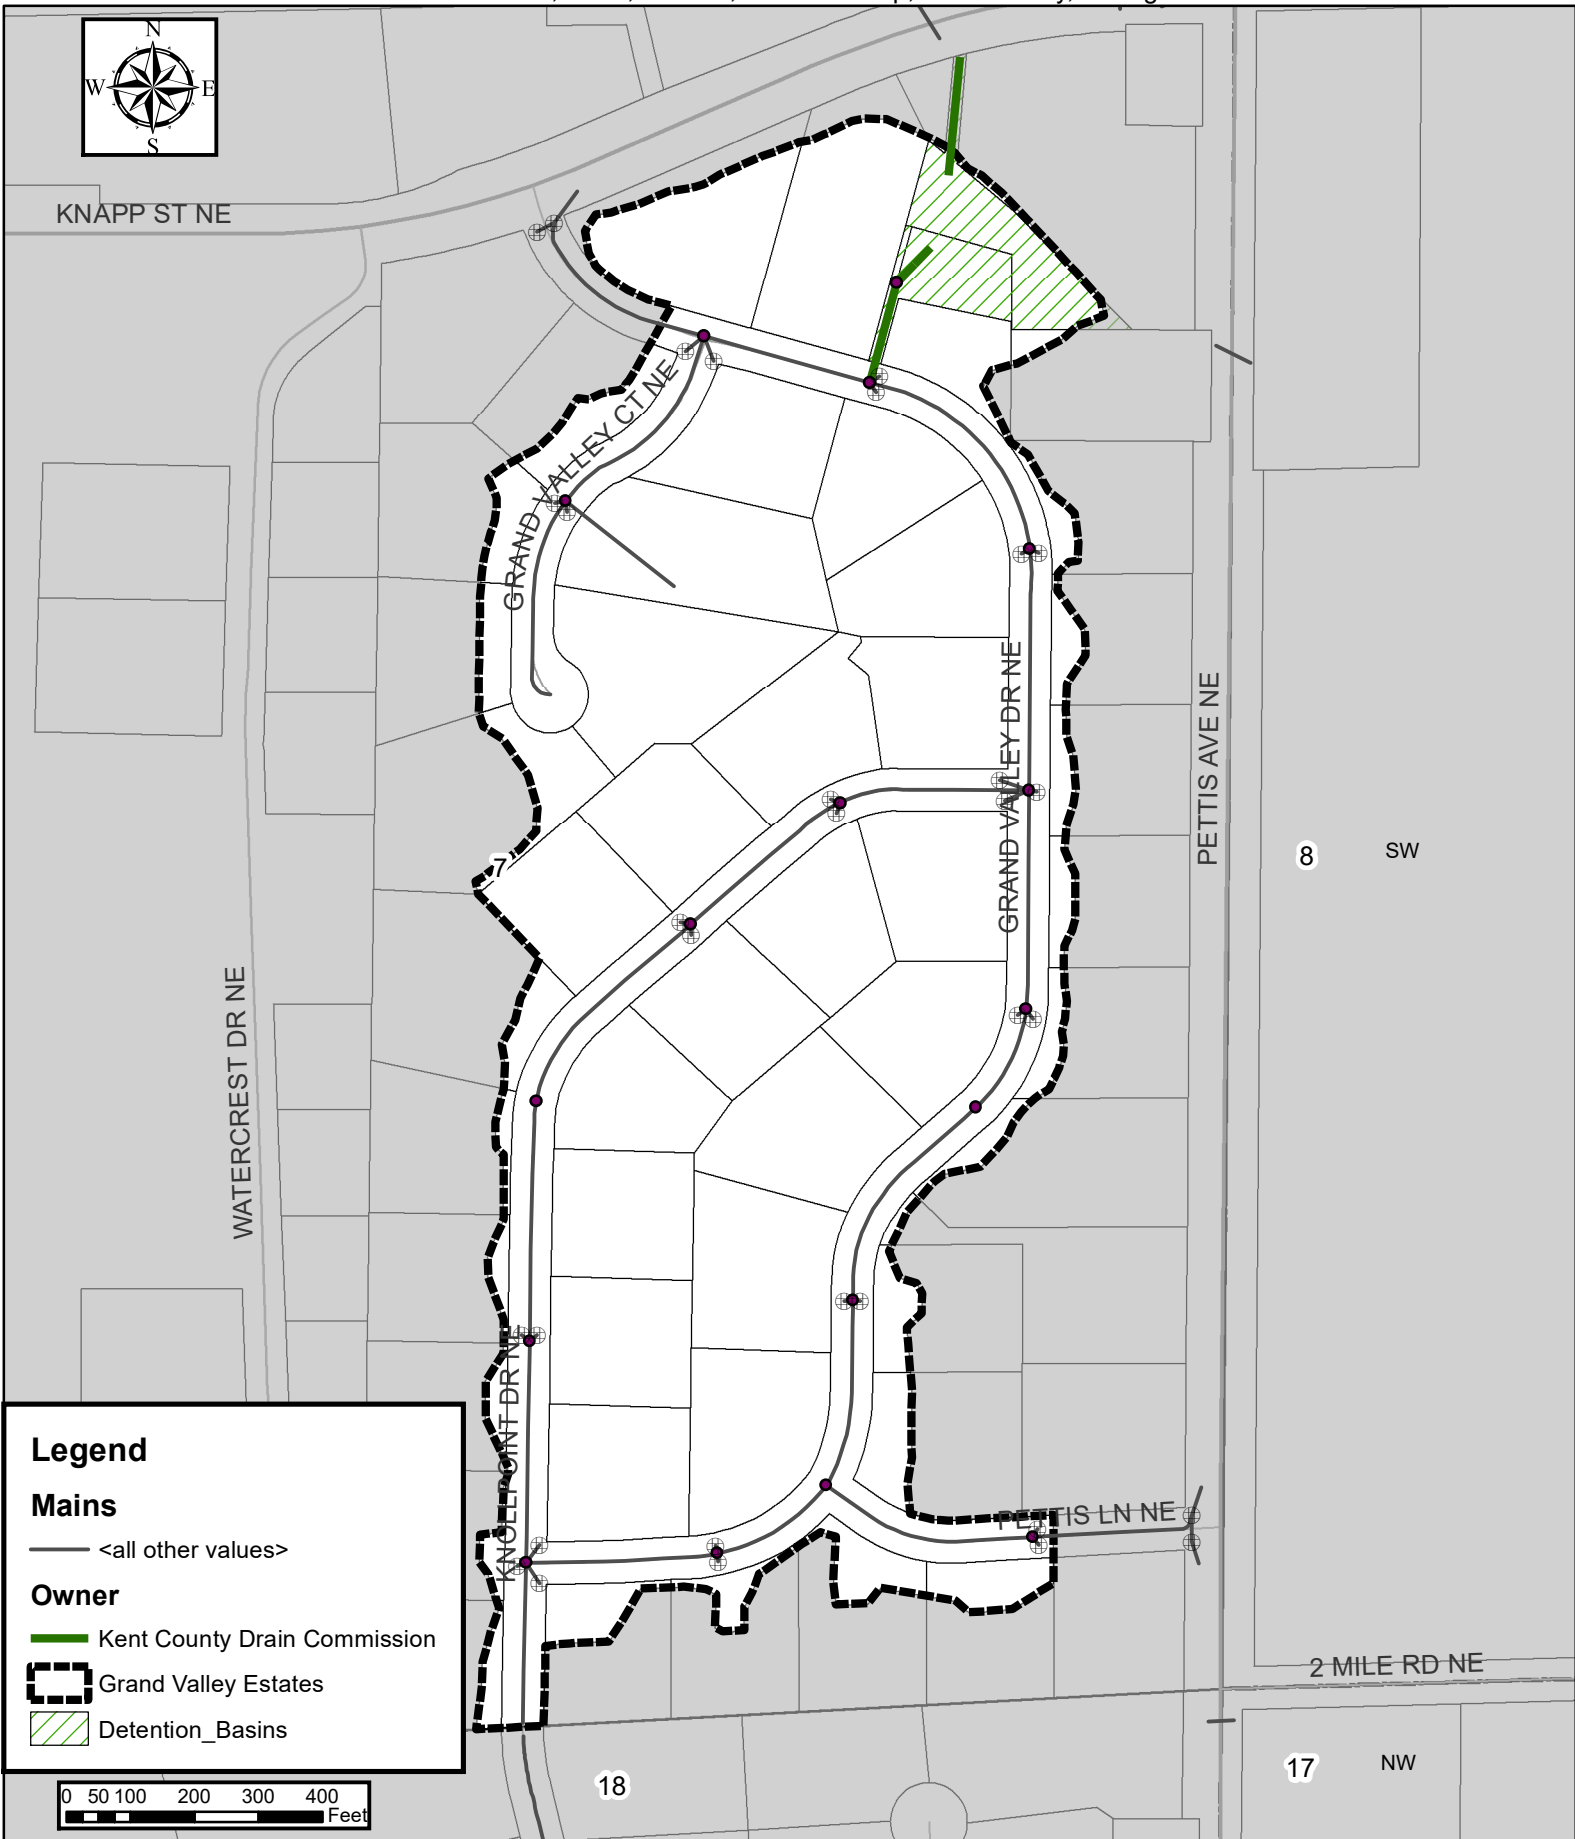

# GRAND VALLEY ESTATES DRAIN DRAINAGE DISTRICT

Section 7, T.7N., R.10W., Ada Township, Kent County, Michigan

## Legend

# GRAND VALLEY ESTATES DRAIN DRAINAGE DISTRICT

Section 8, T.7N., R.10W., Ada Township, Kent County, Michigan